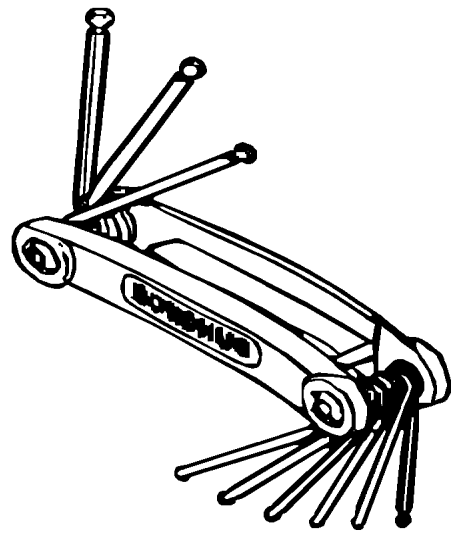

PART NO. 	ASSORTMENT # BDH2	
---	-------------------	--

L-WRENCHES & FOLD-UP HEX SETS

© A.I.S. 1995 DIAMETER

INDUSTRIAL SUPPLY, INC.
 5761 Chandler Ct., Westerville, Ohio 43082
 (614) 885-4997 1-800-225-6763

ALL QUANTITIES EQUALS ONE

PART# 0025001130 	PART# 0025001140 	PART# 0025000001 	PART# 0025000002 
--	---	--	--

**7/16
L-WRENCH**

**1/2
L-WRENCH**

**SMALL INCH
FOLD-UP
HEX KEY SET
5/16 - 1/4
9 PIECES**

**LARGE INCH
FOLD-UP
HEX KEY SET
3/16 - 3/8
5 PIECES**